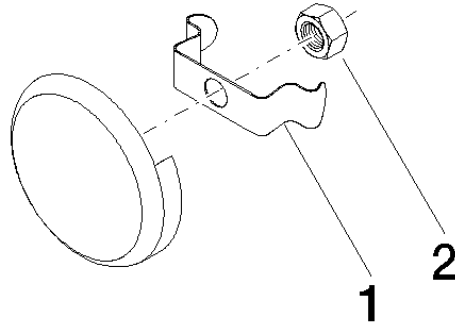

Vacuum breaker - Chrome

36 150 970

- rosette Ø 70 mm
- Exposed trim parts**
- for bath inlet with pop-up waste and overflow (35 247 970 90 or 35 246 970 90)**
- Exposed trim parts
- for bath inlet with pop-up waste and overflow (35 247 970 90 or 35 246 970 90)

Required miscellaneous

Vacuum breaker -

35 150 970 90

Vacuum breaker - Chrome

36 150 970

mm [inches]

Vacuum breaker - Chrome

36 150 970

Spare parts list

No.	Item Number	Name	Quantity used	Delivery time
1	08 16 02 500 90	spring	1	2
2	09 23 10 026 90	nut	1	2